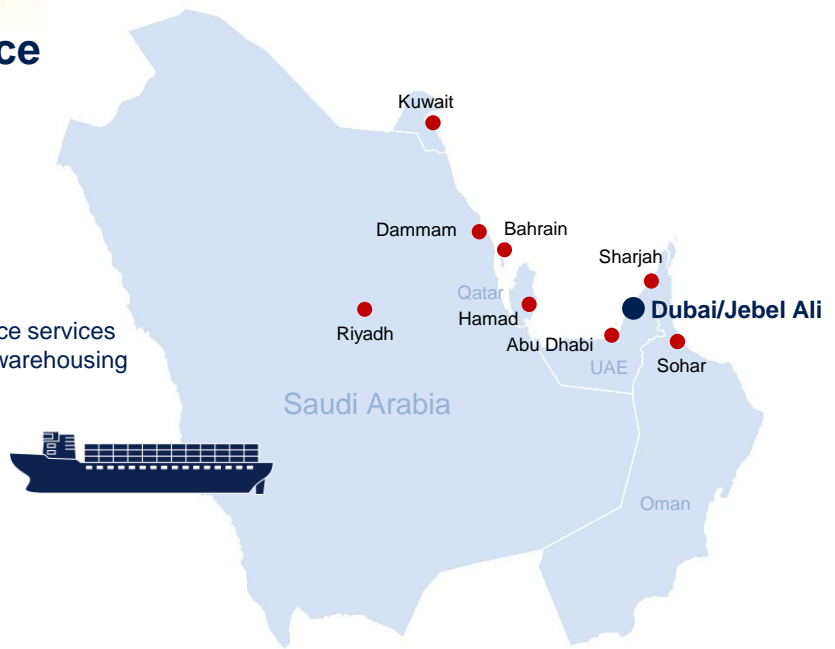

## LCL Consolidation Service to Dubai and the Arab Gulf

### Your advantages at a glance:

- Short transit times
- High flexibility and reliability
- Direct contact person
- Continuous supply chain

POL	POD	Transit	Frequency
Bremerhaven	Jebel Ali	27 days	weekly
Jebel Ali	Abu Dhabi	2 days	weekly
Jebel Ali	Bahrain	3 days	weekly
Jebel Ali	Dammam	5 days	weekly
Jebel Ali	Hamad	5 days	weekly
Jebel Ali	Kuwait	5 days	weekly
Jebel Ali	Riyadh	6 days	weekly
Jebel Ali	Sharjah	2 days	weekly
Jebel Ali	Sohar	3 days	weekly